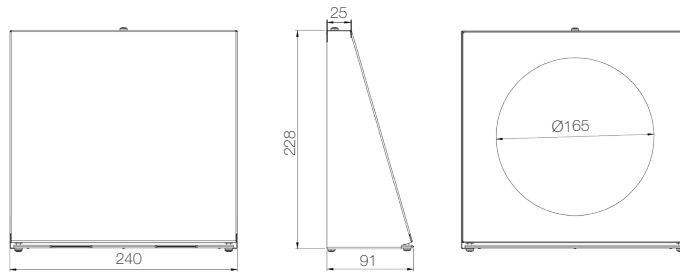

## TRM-PRO

External hood acoustically insulated, made of aluminium sheet pre-painted RAL9010, equipped with anti-insect net.

Dimensioni in mm